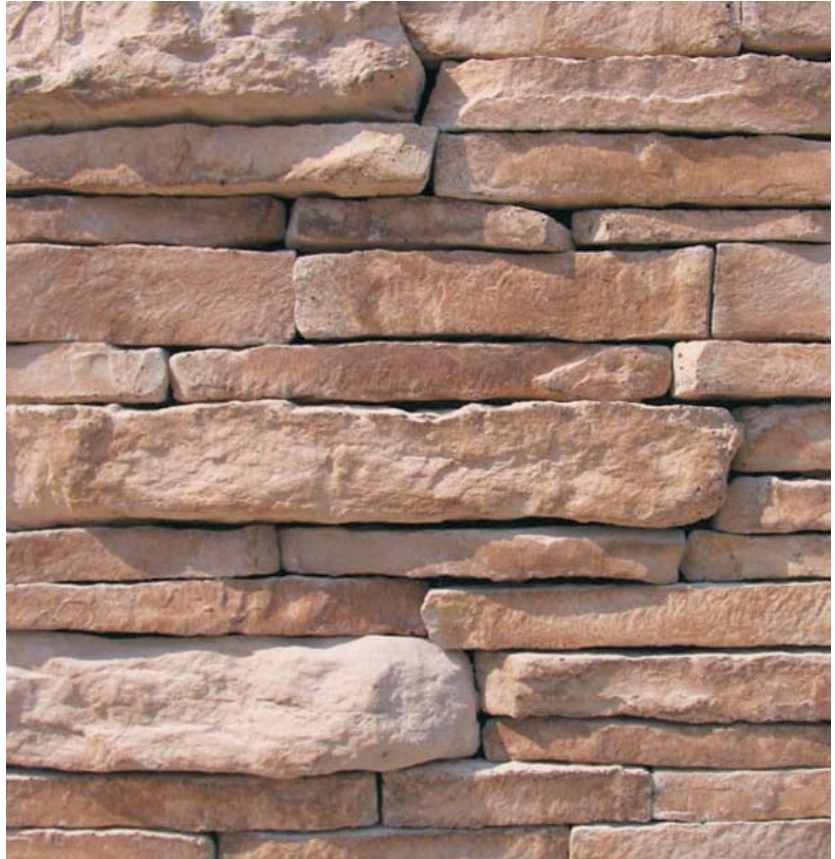

## MANUFACTURED STONE

**SELECT DESIRED COLOR:**  
(REFER TO COLOR CHART)

- BRANDYWINE
- BUFF
- CATALINA
- CHARCOAL
- CHESTATEE
- COUNTRY CARAMEL
- GRAY
- LAKE MARTIN
- MOUNTAIN CHABLIS
- MOUNTAIN OAK
- PINWOOD
- SANDLEWOOD
- SANDSTONE
- SMOKEY MOUNTAIN
- STONE CREST
- SUGAR CREEK
- WEATHERED
- WHISPERWOOD
- CUSTOM COLOR BLEND

## STYLE: LEDGE