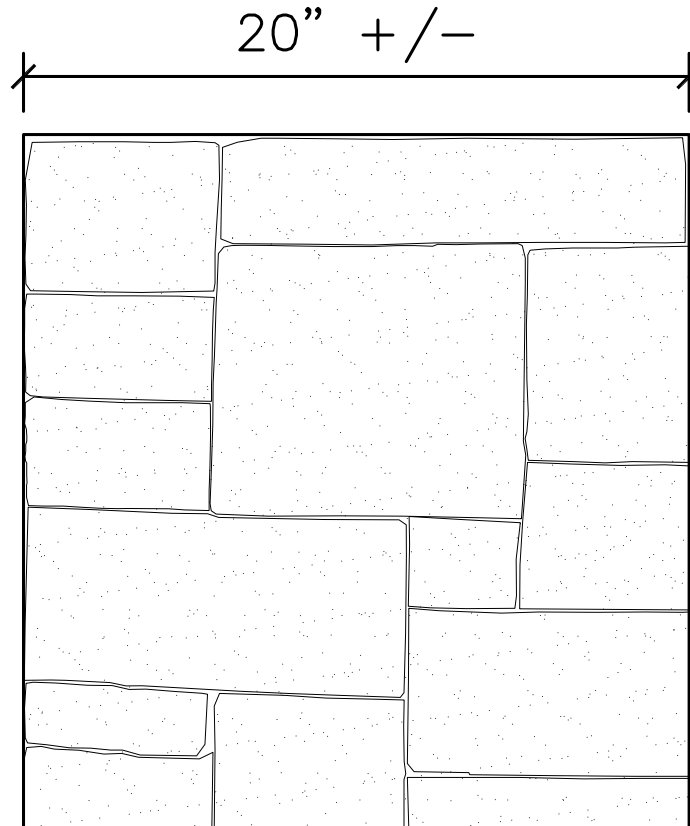

Fieldstone Center, Inc.

10575 Old Atlanta Highway
Covington, Georgia 30014
770-385-7708 TEL
770-385-7731 FAX
www.fieldstonecenter.com

TYPICAL HATCH PATTERN ELEVATION **STYLE: RUBBLE** **NOT TO SCALE**

SELECT DESIRED COLOR: